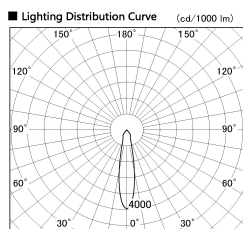

Item no. SD382-2620B9027-R-IK

Series Name: Cylinder Arm Reflector in-track tracklight.(SD382-R-IK)

Installation	Track mount
Type	Cylinder Arm Reflector in-track tracklight.(SD382-R-IK)
Fixture wattage	24W
Beam angle	21 deg
Color Temp.	2700K
CRI	Ra>90
Luminous	2570 lm
Body	Die-castaluminum alloy
Body finish	Black
Trim finish	N/A
Reflector finish	N/A
IP Rate	IP20
Light source	COB module
Input Voltage	AC220~240V
Dimming Type	Non-Dimmable
Certificate	CE,CCC
Cut Hole	N/A