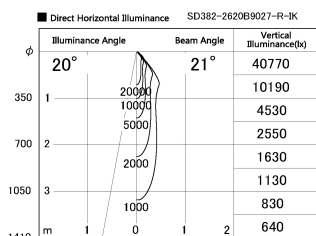

Item no. SD382-2620B9027-R-IK

Series Name: Cylinder Arm Reflector in-track tracklight.(SD382-R-IK)

Installation	Track mount
Type	Cylinder Arm Reflector in-track tracklight.(SD382-R-IK)
Fixture wattage	24W
Beam angle	21 deg
Color Temp.	2700K
CRI	Ra>90
Luminous	2570 lm
Body	Die-castaluminum alloy
Body finish	Black
Trim finish	N/A
Reflector finish	N/A
IP Rate	IP20
Light source	COB module
Input Voltage	AC220~240V
Dimming Type	Non-Dimmable
Certificate	CE,CCC
Cut Hole	N/A