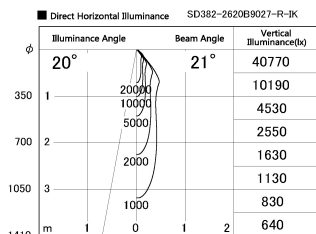

Item no. SD382-2620B9027-R-IK

Series Name: Cylinder Arm Reflector in-track tracklight.(SD382-R-IK)

Installation	Track mount
Type	Cylinder Arm Reflector in-track tracklight.(SD382-R-IK)
Fixture wattage	24W
Beam angle	21 deg
Color Temp.	2700K
CRI	Ra>90
Luminous	2570 lm
Body	Die-cast aluminum alloy
Body finish	Black
Trim finish	N/A
Reflector finish	N/A
IP Rate	IP20
Light source	COB module
Input Voltage	AC220~240V
Dimming Type	Non-Dimmable
Certificate	CE,CCC
Cut Hole	N/A