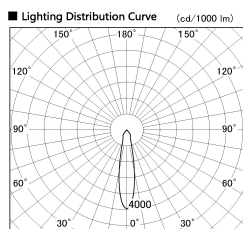

Item no. SD382-2620B9027-R-IK

Series Name: Cylinder Arm Reflector in-track tracklight.(SD382-R-IK)

Installation	Track mount
Type	Cylinder Arm Reflector in-track tracklight.(SD382-R-IK)
Fixture wattage	24W
Beam angle	21 deg
Color Temp.	2700K
CRI	Ra>90
Luminous	2570 lm
Body	Die-cast aluminum alloy
Body finish	Black
Trim finish	N/A
Reflector finish	N/A
IP Rate	IP20
Light source	COB module
Input Voltage	AC220~240V
Dimming Type	Non-Dimmable
Certificate	CE,CCC
Cut Hole	N/A