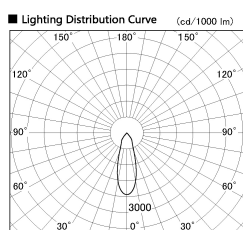

Item no. SD382-2630B9027-R-IK

Series Name: Cylinder Arm Reflector in-track tracklight.(SD382-R-IK)

Installation	Track mount
Type	Cylinder Arm Reflector in-track tracklight.(SD382-R-IK)
Fixture wattage	24W
Beam angle	32 deg
Color Temp.	2700K
CRI	Ra>90
Luminous	2604 lm
Body	Die-cast aluminum alloy
Body finish	Black
Trim finish	N/A
Reflector finish	N/A
IP Rate	IP20
Light source	COB module
Input Voltage	AC220~240V
Dimming Type	Non-Dimmable
Certificate	CE,CCC
Cut Hole	N/A