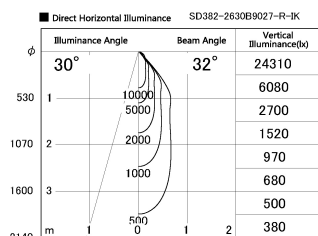

Item no. SD382-2630B9027-R-IK

Series Name: Cylinder Arm Reflector in-track tracklight.(SD382-R-IK)

Installation	Track mount
Type	Cylinder Arm Reflector in-track tracklight.(SD382-R-IK)
Fixture wattage	24W
Beam angle	32 deg
Color Temp.	2700K
CRI	Ra>90
Luminous	2604 lm
Body	Die-cast aluminum alloy
Body finish	Black
Trim finish	N/A
Reflector finish	N/A
IP Rate	IP20
Light source	COB module
Input Voltage	AC220~240V
Dimming Type	Non-Dimmable
Certificate	CE,CCC
Cut Hole	N/A