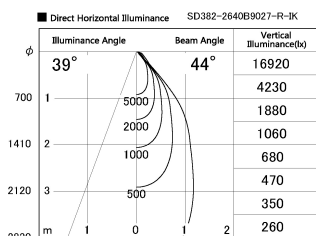

Item no. SD382-2640B9027-R-IK

Series Name: Cylinder Arm Reflector in-track tracklight.(SD382-R-IK)

Installation	Track mount
Type	Cylinder Arm Reflector in-track tracklight.(SD382-R-IK)
Fixture wattage	24W
Beam angle	44 deg
Color Temp.	2700K
CRI	Ra>90
Luminous	2603 lm
Body	Die-castaluminumalloy
Body finish	Black
Trim finish	N/A
Reflector finish	N/A
IP Rate	IP20
Light source	COB module
Input Voltage	AC220~240V
Dimming Type	Non-Dimmable
Certificate	CE,CCC
Cut Hole	N/A