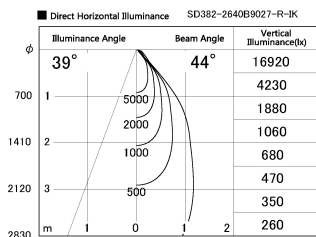

Item no. SD382-2640B9027-R-IK

Series Name: Cylinder Arm Reflector in-track tracklight.(SD382-R-IK)

Installation	Track mount
Type	Cylinder Arm Reflector in-track tracklight.(SD382-R-IK)
Fixture wattage	24W
Beam angle	44 deg
Color Temp.	2700K
CRI	Ra>90
Luminous	2603 lm
Body	Die-cast aluminum alloy
Body finish	Black
Trim finish	N/A
Reflector finish	N/A
IP Rate	IP20
Light source	COB module
Input Voltage	AC220~240V
Dimming Type	Non-Dimmable
Certificate	CE,CCC
Cut Hole	N/A