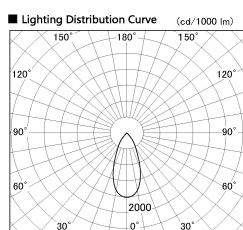

Item no. SD382-2640B9027-R-IK

Series Name: Cylinder Arm Reflector in-track tracklight.(SD382-R-IK)

Installation	Track mount
Type	Cylinder Arm Reflector in-track tracklight.(SD382-R-IK)
Fixture wattage	24W
Beam angle	44 deg
Color Temp.	2700K
CRI	Ra>90
Luminous	2603 lm
Body	Die-castaluminumalloy
Body finish	Black
Trim finish	N/A
Reflector finish	N/A
IP Rate	IP20
Light source	COB module
Input Voltage	AC220~240V
Dimming Type	Non-Dimmable
Certificate	CE,CCC
Cut Hole	N/A