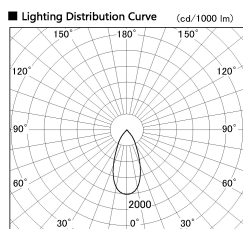

Item no. SD382-2640B9027-R-IK

Series Name: Cylinder Arm Reflector in-track tracklight.(SD382-R-IK)

Installation	Track mount
Type	Cylinder Arm Reflector in-track tracklight.(SD382-R-IK)
Fixture wattage	24W
Beam angle	44 deg
Color Temp.	2700K
CRI	Ra>90
Luminous	2603 lm
Body	Die-cast aluminum alloy
Body finish	Black
Trim finish	N/A
Reflector finish	N/A
IP Rate	IP20
Light source	COB module
Input Voltage	AC220~240V
Dimming Type	Non-Dimmable
Certificate	CE,CCC
Cut Hole	N/A