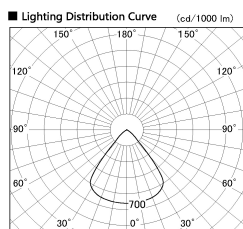

Item no. SD382-2660B9027-R-IK

Series Name: Cylinder Arm Reflector in-track tracklight.(SD382-R-IK)

Installation	Track mount
Type	Cylinder Arm Reflector in-track tracklight.(SD382-R-IK)
Fixture wattage	24W
Beam angle	79 deg
Color Temp.	2700K
CRI	Ra>90
Luminous	2241 lm
Body	Die-castaluminumalloy
Body finish	Black
Trim finish	N/A
Reflector finish	N/A
IP Rate	IP20
Light source	COB module
Input Voltage	AC220~240V
Dimming Type	Non-Dimmable
Certificate	CE,CCC
Cut Hole	N/A