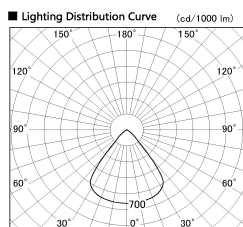

Item no. SD382-2660B9027-R-IK

Series Name: Cylinder Arm Reflector in-track tracklight.(SD382-R-IK)

Installation	Track mount
Type	Cylinder Arm Reflector in-track tracklight.(SD382-R-IK)
Fixture wattage	24W
Beam angle	79 deg
Color Temp.	2700K
CRI	Ra>90
Luminous	2241 lm
Body	Die-cast aluminum alloy
Body finish	Black
Trim finish	N/A
Reflector finish	N/A
IP Rate	IP20
Light source	COB module
Input Voltage	AC220~240V
Dimming Type	Non-Dimmable
Certificate	CE,CCC
Cut Hole	N/A