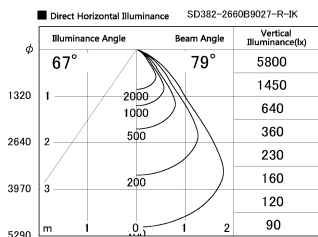

Item no. SD382-2660B9027-R-IK

Series Name: Cylinder Arm Reflector in-track tracklight.(SD382-R-IK)

Installation	Track mount
Type	Cylinder Arm Reflector in-track tracklight.(SD382-R-IK)
Fixture wattage	24W
Beam angle	79 deg
Color Temp.	2700K
CRI	Ra>90
Luminous	2241 lm
Body	Die-castaluminumalloy
Body finish	Black
Trim finish	N/A
Reflector finish	N/A
IP Rate	IP20
Light source	COB module
Input Voltage	AC220~240V
Dimming Type	Non-Dimmable
Certificate	CE,CCC
Cut Hole	N/A