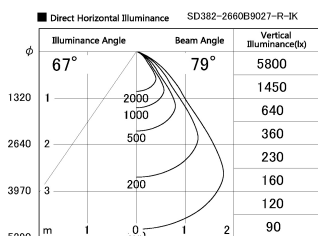

Item no. SD382-2660B9027-R-IK

Series Name: Cylinder Arm Reflector in-track tracklight.(SD382-R-IK)

Installation	Track mount
Type	Cylinder Arm Reflector in-track tracklight.(SD382-R-IK)
Fixture wattage	24W
Beam angle	79 deg
Color Temp.	2700K
CRI	Ra>90
Luminous	2241 lm
Body	Die-cast aluminum alloy
Body finish	Black
Trim finish	N/A
Reflector finish	N/A
IP Rate	IP20
Light source	COB module
Input Voltage	AC220~240V
Dimming Type	Non-Dimmable
Certificate	CE,CCC
Cut Hole	N/A