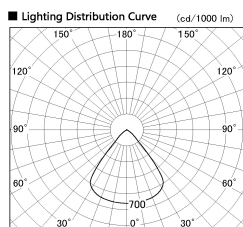

Item no. SD382-2060B9027-R-IK

Series Name: Cylinder Arm Reflector in-track tracklight.(SD382-R-IK)

Installation	Track mount
Type	Cylinder Arm Reflector in-track tracklight.(SD382-R-IK)
Fixture wattage	21W
Beam angle	79 deg
Color Temp.	2700K
CRI	Ra>90
Luminous	1885 lm
Body	Die-castaluminumalloy
Body finish	Black
Trim finish	N/A
Reflector finish	N/A
IP Rate	IP20
Light source	COB module
Input Voltage	AC220~240V
Dimming Type	Non-Dimmable
Certificate	CE,CCC
Cut Hole	N/A