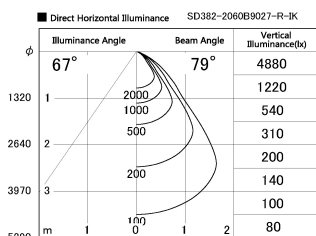

Item no. SD382-2060B9027-R-IK

Series Name: Cylinder Arm Reflector in-track tracklight.(SD382-R-IK)

Installation	Track mount
Type	Cylinder Arm Reflector in-track tracklight.(SD382-R-IK)
Fixture wattage	21W
Beam angle	79 deg
Color Temp.	2700K
CRI	Ra>90
Luminous	1885 lm
Body	Die-castaluminumalloy
Body finish	Black
Trim finish	N/A
Reflector finish	N/A
IP Rate	IP20
Light source	COB module
Input Voltage	AC220~240V
Dimming Type	Non-Dimmable
Certificate	CE,CCC
Cut Hole	N/A