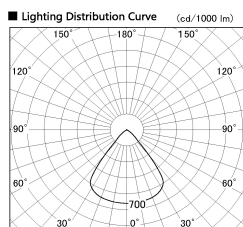

Item no. SD382-2060B9027-R-IK

Series Name: Cylinder Arm Reflector in-track tracklight.(SD382-R-IK)

Installation	Track mount
Type	Cylinder Arm Reflector in-track tracklight.(SD382-R-IK)
Fixture wattage	21W
Beam angle	79 deg
Color Temp.	2700K
CRI	Ra>90
Luminous	1885 lm
Body	Die-cast aluminum alloy
Body finish	Black
Trim finish	N/A
Reflector finish	N/A
IP Rate	IP20
Light source	COB module
Input Voltage	AC220~240V
Dimming Type	Non-Dimmable
Certificate	CE,CCC
Cut Hole	N/A