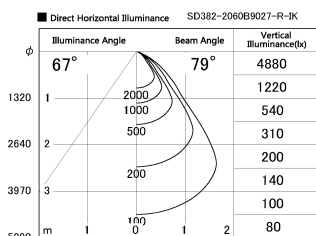

Item no. SD382-2060B9027-R-IK

Series Name: Cylinder Arm Reflector in-track tracklight.(SD382-R-IK)

Installation	Track mount
Type	Cylinder Arm Reflector in-track tracklight.(SD382-R-IK)
Fixture wattage	21W
Beam angle	79 deg
Color Temp.	2700K
CRI	Ra>90
Luminous	1885 lm
Body	Die-cast aluminum alloy
Body finish	Black
Trim finish	N/A
Reflector finish	N/A
IP Rate	IP20
Light source	COB module
Input Voltage	AC220~240V
Dimming Type	Non-Dimmable
Certificate	CE,CCC
Cut Hole	N/A