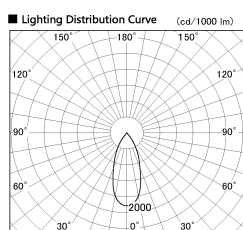

Item no. SD382-2540B9027-R-IK

Series Name: Cylinder Arm Reflector in-track tracklight.(SD382-R-IK)

Installation	Track mount
Type	Cylinder Arm Reflector in-track tracklight.(SD382-R-IK)
Fixture wattage	24W
Beam angle	40 deg
Color Temp.	2700K
CRI	Ra>90
Luminous	2365 lm
Body	Die-castaluminumalloy
Body finish	Black
Trim finish	N/A
Reflector finish	N/A
IP Rate	IP20
Light source	COB module
Input Voltage	AC220~240V
Dimming Type	Non-Dimmable
Certificate	CE,CCC
Cut Hole	N/A