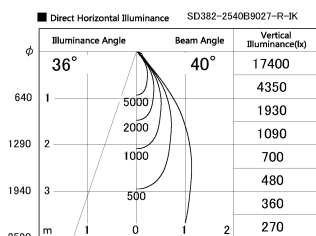

Item no. SD382-2540B9027-R-IK

Series Name: Cylinder Arm Reflector in-track tracklight.(SD382-R-IK)

Installation	Track mount
Type	Cylinder Arm Reflector in-track tracklight.(SD382-R-IK)
Fixture wattage	24W
Beam angle	40 deg
Color Temp.	2700K
CRI	Ra>90
Luminous	2365 lm
Body	Die-castaluminumalloy
Body finish	Black
Trim finish	N/A
Reflector finish	N/A
IP Rate	IP20
Light source	COB module
Input Voltage	AC220~240V
Dimming Type	Non-Dimmable
Certificate	CE,CCC
Cut Hole	N/A