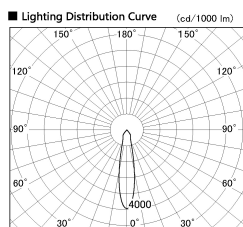

Item no. SD382-3520B9030-R-IK

Series Name: Cylinder Arm Reflector in-track tracklight.(SD382-R-IK)

■ Direct Horizontal Illuminance SD382-3520B9030-R-IK

Illuminance Angle	Beam Angle	Vertical Illuminance (lx)
20°	21°	1 60650
		15160
		6740
		3790
		2430
1050	3	1680
		1240
		950
350	1	2000
		1000
700	2	5000
		2000
1410	m	1 0
		1 2

Installation	Track mount
Type	Cylinder Arm Reflector in-track tracklight.(SD382-R-IK)
Fixture wattage	36W
Beam angle	21 deg
Color Temp.	3000K
CRI	Ra>90
Luminous	3823 lm
Body	Die-castaluminumalloy
Body finish	Black
Trim finish	N/A
Reflector finish	N/A
IP Rate	IP20
Light source	COB module
Input Voltage	AC220~240V
Dimming Type	Non-Dimmable
Certificate	CE,CCC
Cut Hole	N/A