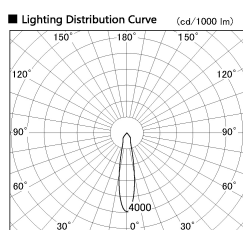

Item no. SD382-3520B9030-R-IK

Series Name: Cylinder Arm Reflector in-track tracklight.(SD382-R-IK)

■ Direct Horizontal Illuminance SD382-3520B9030-R-IK

Illuminance Angle	Beam Angle	Vertical Illuminance (lx)	
20°	21°	1	60650
		2	15160
		3	6740
		4	3790
		5	2430
1410 m	1	1	1680
		2	1240
		3	950

Installation	Track mount
Type	Cylinder Arm Reflector in-track tracklight.(SD382-R-IK)
Fixture wattage	36W
Beam angle	21 deg
Color Temp.	3000K
CRI	Ra>90
Luminous	3823 lm
Body	Die-cast aluminum alloy
Body finish	Black
Trim finish	N/A
Reflector finish	N/A
IP Rate	IP20
Light source	COB module
Input Voltage	AC220~240V
Dimming Type	Non-Dimmable
Certificate	CE,CCC
Cut Hole	N/A