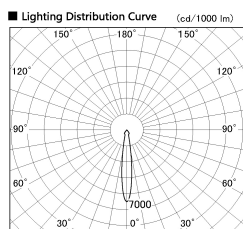

Item no. SD382-2015B9030-R-IK

Series Name: Cylinder Arm Reflector in-track tracklight.(SD382-R-IK)

■ Direct Horizontal Illuminance SD382-2015B9030-R-IK

φ	Illuminance Angle	Beam Angle	Vertical Illuminance (lx)
240	14°	15°	52190
480			13050
730			5800
980			3260
			2090
			1450
			1070
			820

Installation	Track mount
Type	Cylinder Arm Reflector in-track tracklight.(SD382-R-IK)
Fixture wattage	21W
Beam angle	15 deg
Color Temp.	3000K
CRI	Ra>90
Luminous	2057 lm
Body	Die-cast aluminum alloy
Body finish	Black
Trim finish	N/A
Reflector finish	N/A
IP Rate	IP20
Light source	COB module
Input Voltage	AC220~240V
Dimming Type	Non-Dimmable
Certificate	CE,CCC
Cut Hole	N/A