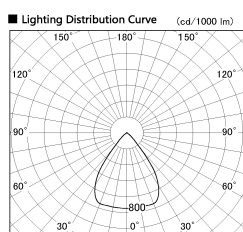

Item no. SD382-2560B9030-R-IK

Series Name: Cylinder Arm Reflector in-track tracklight.(SD382-R-IK)

Installation	Track mount
Type	Cylinder Arm Reflector in-track tracklight.(SD382-R-IK)
Fixture wattage	24W
Beam angle	73 deg
Color Temp.	3000K
CRI	Ra>90
Luminous	2013 lm
Body	Die-cast aluminum alloy
Body finish	Black
Trim finish	N/A
Reflector finish	N/A
IP Rate	IP20
Light source	COB module
Input Voltage	AC220~240V
Dimming Type	Non-Dimmable
Certificate	CE,CCC
Cut Hole	N/A