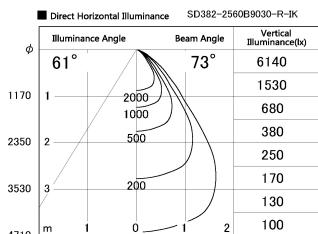

Item no. SD382-2560B9030-R-IK

Series Name: Cylinder Arm Reflector in-track tracklight.(SD382-R-IK)

Installation	Track mount
Type	Cylinder Arm Reflector in-track tracklight.(SD382-R-IK)
Fixture wattage	24W
Beam angle	73 deg
Color Temp.	3000K
CRI	Ra>90
Luminous	2013 lm
Body	Die-cast aluminum alloy
Body finish	Black
Trim finish	N/A
Reflector finish	N/A
IP Rate	IP20
Light source	COB module
Input Voltage	AC220~240V
Dimming Type	Non-Dimmable
Certificate	CE,CCC
Cut Hole	N/A