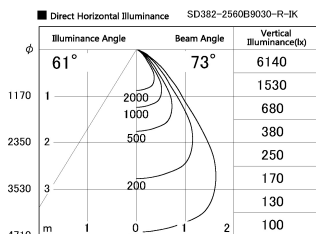

Item no. SD382-2560B9030-R-IK

Series Name: Cylinder Arm Reflector in-track tracklight.(SD382-R-IK)

Installation	Track mount
Type	Cylinder Arm Reflector in-track tracklight.(SD382-R-IK)
Fixture wattage	24W
Beam angle	73 deg
Color Temp.	3000K
CRI	Ra>90
Luminous	2013 lm
Body	Die-cast aluminum alloy
Body finish	Black
Trim finish	N/A
Reflector finish	N/A
IP Rate	IP20
Light source	COB module
Input Voltage	AC220~240V
Dimming Type	Non-Dimmable
Certificate	CE,CCC
Cut Hole	N/A