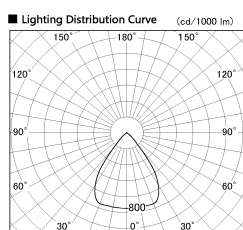

Item no. SD382-2560B9030-R-IK

Series Name: Cylinder Arm Reflector in-track tracklight.(SD382-R-IK)

Installation	Track mount
Type	Cylinder Arm Reflector in-track tracklight.(SD382-R-IK)
Fixture wattage	24W
Beam angle	73 deg
Color Temp.	3000K
CRI	Ra>90
Luminous	2013 lm
Body	Die-cast aluminum alloy
Body finish	Black
Trim finish	N/A
Reflector finish	N/A
IP Rate	IP20
Light source	COB module
Input Voltage	AC220~240V
Dimming Type	Non-Dimmable
Certificate	CE,CCC
Cut Hole	N/A