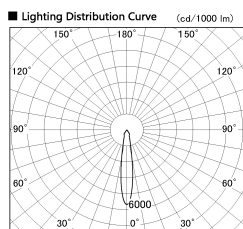

Item no. SD382-0815B9030-R-IK

Series Name: Cylinder Arm Reflector in-track tracklight.(SD382-R-IK)

■ Direct Horizontal Illuminance SD382-0815B9030-R-IK

φ	Illuminance Angle	Beam Angle	Vertical Illuminance (lx)
1	17°	17°	15920
2			3980
3			1770
4			1000
5			640
6			440
7			320
8			250

Installation	Track mount
Type	Cylinder Arm Reflector in-track tracklight.(SD382-R-IK)
Fixture wattage	7.5W
Beam angle	17 deg
Color Temp.	3000K
CRI	Ra>90
Luminous	705 lm
Body	Die-castaluminumalloy
Body finish	Black
Trim finish	N/A
Reflector finish	N/A
IP Rate	IP20
Light source	COB module
Input Voltage	AC220~240V
Dimming Type	Non-Dimmable
Certificate	CE,CCC
Cut Hole	N/A