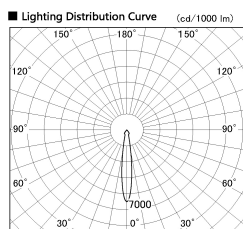

Item no. SD382-2015B9035-R-IK

Series Name: Cylinder Arm Reflector in-track tracklight.(SD382-R-IK)

■ Direct Horizontal Illuminance SD382-2015B9035-R-IK

Beam Angle	Vertical Illuminance (lx)
14°	51660
15°	12910
20000	5740
10000	3230
5000	2070
2000	1430
1050	1050
810	810

Installation	Track mount
Type	Cylinder Arm Reflector in-track tracklight.(SD382-R-IK)
Fixture wattage	21W
Beam angle	15 deg
Color Temp.	3500K
CRI	Ra>90
Luminous	2036 lm
Body	Die-cast aluminum alloy
Body finish	Black
Trim finish	N/A
Reflector finish	N/A
IP Rate	IP20
Light source	COB module
Input Voltage	AC220~240V
Dimming Type	Non-Dimmable
Certificate	CE,CCC
Cut Hole	N/A