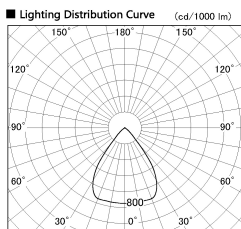

Item no. SD382-2560B9035-R-IK

Series Name: Cylinder Arm Reflector in-track tracklight.(SD382-R-IK)

Installation	Track mount
Type	Cylinder Arm Reflector in-track tracklight.(SD382-R-IK)
Fixture wattage	24W
Beam angle	73 deg
Color Temp.	3500K
CRI	Ra>90
Luminous	1993 lm
Body	Die-cast aluminum alloy
Body finish	Black
Trim finish	N/A
Reflector finish	N/A
IP Rate	IP20
Light source	COB module
Input Voltage	AC220~240V
Dimming Type	Non-Dimmable
Certificate	CE,CCC
Cut Hole	N/A