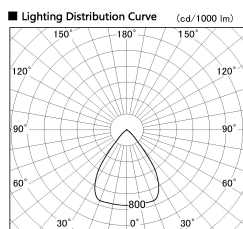

Item no. SD382-2560B9035-R-IK

Series Name: Cylinder Arm Reflector in-track tracklight.(SD382-R-IK)

Installation	Track mount
Type	Cylinder Arm Reflector in-track tracklight.(SD382-R-IK)
Fixture wattage	24W
Beam angle	73 deg
Color Temp.	3500K
CRI	Ra>90
Luminous	1993 lm
Body	Die-cast aluminum alloy
Body finish	Black
Trim finish	N/A
Reflector finish	N/A
IP Rate	IP20
Light source	COB module
Input Voltage	AC220~240V
Dimming Type	Non-Dimmable
Certificate	CE,CCC
Cut Hole	N/A