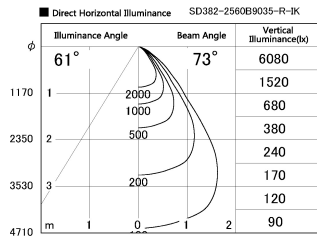

Item no. SD382-2560B9035-R-IK

Series Name: Cylinder Arm Reflector in-track tracklight.(SD382-R-IK)

Installation	Track mount
Type	Cylinder Arm Reflector in-track tracklight.(SD382-R-IK)
Fixture wattage	24W
Beam angle	73 deg
Color Temp.	3500K
CRI	Ra>90
Luminous	1993 lm
Body	Die-cast aluminum alloy
Body finish	Black
Trim finish	N/A
Reflector finish	N/A
IP Rate	IP20
Light source	COB module
Input Voltage	AC220~240V
Dimming Type	Non-Dimmable
Certificate	CE,CCC
Cut Hole	N/A