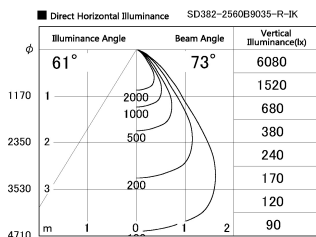

Item no. SD382-2560B9035-R-IK

Series Name: Cylinder Arm Reflector in-track tracklight.(SD382-R-IK)

Installation	Track mount
Type	Cylinder Arm Reflector in-track tracklight.(SD382-R-IK)
Fixture wattage	24W
Beam angle	73 deg
Color Temp.	3500K
CRI	Ra>90
Luminous	1993 lm
Body	Die-cast aluminum alloy
Body finish	Black
Trim finish	N/A
Reflector finish	N/A
IP Rate	IP20
Light source	COB module
Input Voltage	AC220~240V
Dimming Type	Non-Dimmable
Certificate	CE,CCC
Cut Hole	N/A