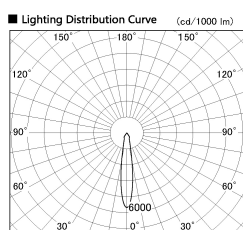

Item no. SD382-0815B9035-R-IK

Series Name: Cylinder Arm Reflector in-track tracklight.(SD382-R-IK)

■ Direct Horizontal Illuminance SD382-0815B9035-R-IK

φ	Illuminance Angle	Beam Angle	Vertical Illuminance (lx)
1	17°	17°	15760
2			3940
3			1750
4			990
5			630
6			440
7			320
8			250

Installation	Track mount
Type	Cylinder Arm Reflector in-track tracklight.(SD382-R-IK)
Fixture wattage	7.5W
Beam angle	17 deg
Color Temp.	3500K
CRI	Ra>90
Luminous	698 lm
Body	Die-castaluminumalloy
Body finish	Black
Trim finish	N/A
Reflector finish	N/A
IP Rate	IP20
Light source	COB module
Input Voltage	AC220~240V
Dimming Type	Non-Dimmable
Certificate	CE,CCC
Cut Hole	N/A