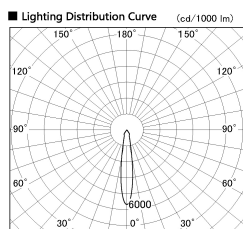

Item no. SD382-0815B9035-R-IK

Series Name: Cylinder Arm Reflector in-track tracklight.(SD382-R-IK)

■ Direct Horizontal Illuminance SD382-0815B9035-R-IK

φ	Illuminance Angle	Beam Angle	Vertical Illuminance (lx)
1	17°	17°	15760
2			3940
3			1750
4			990
5			630
6			440
7			320
8			250

Installation	Track mount
Type	Cylinder Arm Reflector in-track tracklight.(SD382-R-IK)
Fixture wattage	7.5W
Beam angle	17 deg
Color Temp.	3500K
CRI	Ra>90
Luminous	698 lm
Body	Die-castaluminumalloy
Body finish	Black
Trim finish	N/A
Reflector finish	N/A
IP Rate	IP20
Light source	COB module
Input Voltage	AC220~240V
Dimming Type	Non-Dimmable
Certificate	CE,CCC
Cut Hole	N/A