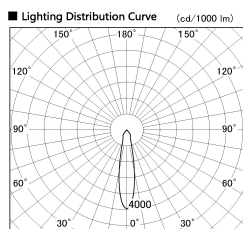

Item no. SD382-2820B9040-R-IK

Series Name: Cylinder Arm Reflector in-track tracklight.(SD382-R-IK)

■ Direct Horizontal Illuminance SD382-2820B9040-R-IK

Illuminance Angle	Beam Angle	Vertical Illuminance (lx)
20°	21°	48280
		12070
		5360
		3020
		1930
		1340
		990
		750

Installation	Track mount
Type	Cylinder Arm Reflector in-track tracklight.(SD382-R-IK)
Fixture wattage	28W
Beam angle	21 deg
Color Temp.	4000K
CRI	Ra>90
Luminous	3043 lm
Body	Die-cast aluminum alloy
Body finish	Black
Trim finish	N/A
Reflector finish	N/A
IP Rate	IP20
Light source	COB module
Input Voltage	AC220~240V
Dimming Type	Non-Dimmable
Certificate	CE,CCC
Cut Hole	N/A