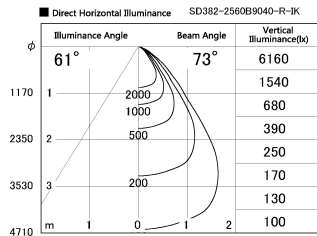

Item no. SD382-2560B9040-R-IK

Series Name: Cylinder Arm Reflector in-track tracklight.(SD382-R-IK)

Installation	Track mount
Type	Cylinder Arm Reflector in-track tracklight.(SD382-R-IK)
Fixture wattage	24W
Beam angle	73 deg
Color Temp.	4000K
CRI	Ra>90
Luminous	2021 lm
Body	Die-castaluminumalloy
Body finish	Black
Trim finish	N/A
Reflector finish	N/A
IP Rate	IP20
Light source	COB module
Input Voltage	AC220~240V
Dimming Type	Non-Dimmable
Certificate	CE,CCC
Cut Hole	N/A