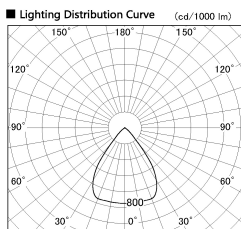

Item no. SD382-2560B9040-R-IK

Series Name: Cylinder Arm Reflector in-track tracklight.(SD382-R-IK)

Installation	Track mount
Type	Cylinder Arm Reflector in-track tracklight.(SD382-R-IK)
Fixture wattage	24W
Beam angle	73 deg
Color Temp.	4000K
CRI	Ra>90
Luminous	2021 lm
Body	Die-castaluminumalloy
Body finish	Black
Trim finish	N/A
Reflector finish	N/A
IP Rate	IP20
Light source	COB module
Input Voltage	AC220~240V
Dimming Type	Non-Dimmable
Certificate	CE,CCC
Cut Hole	N/A