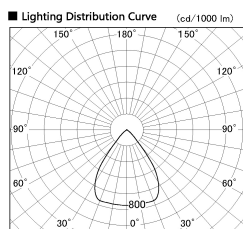

Item no. SD382-2560B9040-R-IK

Series Name: Cylinder Arm Reflector in-track tracklight.(SD382-R-IK)

Installation	Track mount
Type	Cylinder Arm Reflector in-track tracklight.(SD382-R-IK)
Fixture wattage	24W
Beam angle	73 deg
Color Temp.	4000K
CRI	Ra>90
Luminous	2021 lm
Body	Die-cast aluminum alloy
Body finish	Black
Trim finish	N/A
Reflector finish	N/A
IP Rate	IP20
Light source	COB module
Input Voltage	AC220~240V
Dimming Type	Non-Dimmable
Certificate	CE,CCC
Cut Hole	N/A