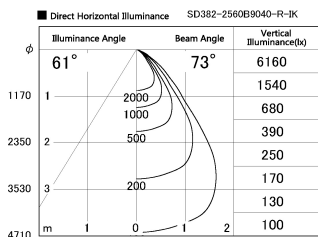

Item no. SD382-2560B9040-R-IK

Series Name: Cylinder Arm Reflector in-track tracklight.(SD382-R-IK)

Installation	Track mount
Type	Cylinder Arm Reflector in-track tracklight.(SD382-R-IK)
Fixture wattage	24W
Beam angle	73 deg
Color Temp.	4000K
CRI	Ra>90
Luminous	2021 lm
Body	Die-cast aluminum alloy
Body finish	Black
Trim finish	N/A
Reflector finish	N/A
IP Rate	IP20
Light source	COB module
Input Voltage	AC220~240V
Dimming Type	Non-Dimmable
Certificate	CE,CCC
Cut Hole	N/A