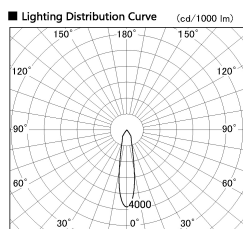

Item no. SD382-0820B9040-R-IK

Series Name: Cylinder Arm Reflector in-track tracklight.(SD382-R-IK)

■ Direct Horizontal Illuminance SD382-0820B9040-R-IK

Illuminance Angle	Beam Angle	Vertical Illuminance (lx)
20°	21°	10830
		2710
		1200
		680
		430
		300
		220
		170

Installation	Track mount
Type	Cylinder Arm Reflector in-track tracklight.(SD382-R-IK)
Fixture wattage	7.5W
Beam angle	21 deg
Color Temp.	4000K
CRI	Ra>90
Luminous	697 lm
Body	Die-cast aluminum alloy
Body finish	Black
Trim finish	N/A
Reflector finish	N/A
IP Rate	IP20
Light source	COB module
Input Voltage	AC220~240V
Dimming Type	Non-Dimmable
Certificate	CE,CCC
Cut Hole	N/A