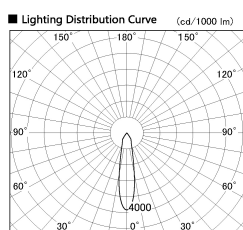

Item no. SD382-0820B9040-R-IK

Series Name: Cylinder Arm Reflector in-track tracklight.(SD382-R-IK)

■ Direct Horizontal Illuminance SD382-0820B9040-R-IK

Illuminance Angle	Beam Angle	Vertical Illuminance (lx)
20°	21°	10830
		2710
		1200
		680
		430
		300
		220
		170

Installation	Track mount
Type	Cylinder Arm Reflector in-track tracklight.(SD382-R-IK)
Fixture wattage	7.5W
Beam angle	21 deg
Color Temp.	4000K
CRI	Ra>90
Luminous	697 lm
Body	Die-cast aluminum alloy
Body finish	Black
Trim finish	N/A
Reflector finish	N/A
IP Rate	IP20
Light source	COB module
Input Voltage	AC220~240V
Dimming Type	Non-Dimmable
Certificate	CE,CCC
Cut Hole	N/A