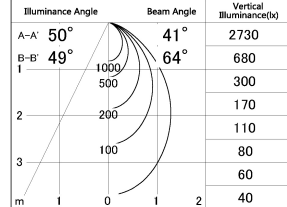

Installation	Recessed mount
Type	Φ80 Wallwasher (DD154)
Fixture wattage	14W
Beam angle	41x66deg
Color Temp.	2700K
CRI	Ra>90
Luminous	1080 lm
Body	Die-castaluminumalloy
Body finish	N/A
Trim finish	White
Reflector finish	Mirror
IP Rate	IP20
Light source	COB module
Input Voltage	AC220~240V
Dimming Type	Non-Dimmable
Certificate	CE,CCC
Cut Hole	80mm