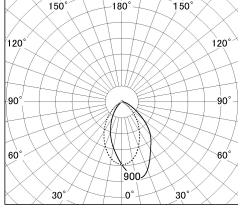

■ Lighting Distribution Curve (cd./1000 lm)

Installation	Recessed mount
Type	Φ80 Wallwasher (DD154)
Fixture wattage	14W
Beam angle	41x66deg
Color Temp.	2700K
CRI	Ra>90
Luminous	1080 lm
Body	Die-castaluminumalloy
Body finish	N/A
Trim finish	White
Reflector finish	Mirror
IP Rate	IP20
Light source	COB module
Input Voltage	AC220~240V
Dimming Type	Non-Dimmable
Certificate	CE,CCC
Cut Hole	80mm