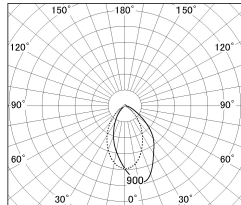

Item no. DD154-15MW9027

Series Name: Φ 80 Wallwasher (DD154)

Installation	Recessed mount
Type	Φ 80 Wallwasher (DD154)
Fixture wattage	14W
Beam angle	41x66deg
Color Temp.	2700K
CRI	Ra>90
Luminous	1080 lm
Body	Die-castaluminumalloy
Body finish	N/A
Trim finish	White
Reflector finish	Mirror
IP Rate	IP20
Light source	COB module
Input Voltage	AC220~240V
Dimming Type	Non-Dimmable
Certificate	CE,CCC
Cut Hole	80mm

■ Lighting Distribution Curve (cd./1000 lm)

■ Direct Horizontal Illuminance DD154-15MW9027