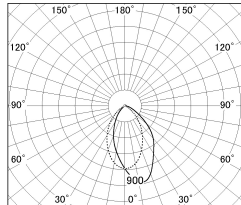

Installation	Recessed mount
Type	Φ80 Wallwasher (DD154)
Fixture wattage	7.5W
Beam angle	41x66deg
Color Temp.	2700K
CRI	Ra>90
Luminous	561 lm
Body	Die-cast aluminum alloy
Body finish	N/A
Trim finish	White
Reflector finish	Mirror
IP Rate	IP20
Light source	COB module
Input Voltage	AC220~240V
Dimming Type	Non-Dimmable
Certificate	CE,CCC
Cut Hole	80mm

■ Lighting Distribution Curve (cd./1000 lm)