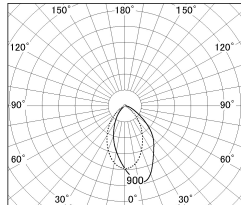

Item no. DD154-08MW9027

Series Name:  $\Phi$ 80 Wallwasher (DD154)

Installation	Recessed mount
Type	$\Phi$ 80 Wallwasher (DD154)
Fixture wattage	7.5W
Beam angle	41x66deg
Color Temp.	2700K
CRI	Ra>90
Luminous	561 lm
Body	Die-cast aluminum alloy
Body finish	N/A
Trim finish	White
Reflector finish	Mirror
IP Rate	IP20
Light source	COB module
Input Voltage	AC220~240V
Dimming Type	Non-Dimmable
Certificate	CE,CCC
Cut Hole	80mm

■ Lighting Distribution Curve (cd./1000 lm)

■ Direct Horizontal Illuminance DD154-08MW9027