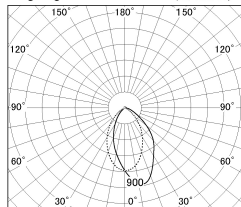

Item no. DD154-15MB9027

Series Name:  $\Phi$ 80 Wallwasher (DD154)

Installation	Recessed mount
Type	$\Phi$ 80 Wallwasher (DD154)
Fixture wattage	14W
Beam angle	41x66deg
Color Temp.	2700K
CRI	Ra>90
Luminous	1080 lm
Body	Die-castaluminumalloy
Body finish	N/A
Trim finish	Black
Reflector finish	Mirror
IP Rate	IP20
Light source	COB module
Input Voltage	AC220~240V
Dimming Type	Non-Dimmable
Certificate	CE,CCC
Cut Hole	80mm

■ Lighting Distribution Curve (cd./1000 lm)

■ Direct Horizontal Illuminance DD154-15MB9027