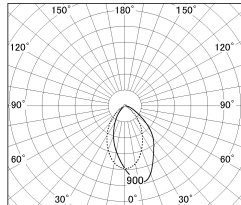

Item no. DD154-08MB9027

Series Name: Φ 80 Wallwasher (DD154)

Installation	Recessed mount
Type	Φ 80 Wallwasher (DD154)
Fixture wattage	7.5W
Beam angle	41x66deg
Color Temp.	2700K
CRI	Ra>90
Luminous	561 lm
Body	Die-cast aluminum alloy
Body finish	N/A
Trim finish	Black
Reflector finish	Mirror
IP Rate	IP20
Light source	COB module
Input Voltage	AC220~240V
Dimming Type	Non-Dimmable
Certificate	CE,CCC
Cut Hole	80mm

■ Lighting Distribution Curve (cd./1000 lm)

■ Direct Horizontal Illuminance DD154-08MB9027