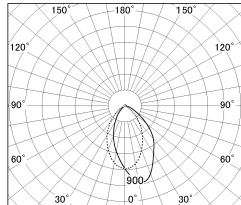

Item no. DD154-15MW9030

Series Name:  $\Phi$ 80 Wallwasher (DD154)

Installation	Recessed mount
Type	$\Phi$ 80 Wallwasher (DD154)
Fixture wattage	14W
Beam angle	41x66deg
Color Temp.	3000K
CRI	Ra>90
Luminous	1102 lm
Body	Die-castaluminumalloy
Body finish	N/A
Trim finish	White
Reflector finish	Mirror
IP Rate	IP20
Light source	COB module
Input Voltage	AC220~240V
Dimming Type	Non-Dimmable
Certificate	CE,CCC
Cut Hole	80mm

■ Lighting Distribution Curve (cd./1000 lm)

■ Direct Horizontal Illuminance DD154-15MW9030