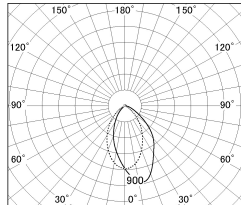

Item no. DD154-15MW9030

Series Name: Φ 80 Wallwasher (DD154)

Installation	Recessed mount
Type	Φ 80 Wallwasher (DD154)
Fixture wattage	14W
Beam angle	41x66deg
Color Temp.	3000K
CRI	Ra>90
Luminous	1102 lm
Body	Die-castaluminumalloy
Body finish	N/A
Trim finish	White
Reflector finish	Mirror
IP Rate	IP20
Light source	COB module
Input Voltage	AC220~240V
Dimming Type	Non-Dimmable
Certificate	CE,CCC
Cut Hole	80mm

■ Lighting Distribution Curve (cd./1000 lm)

■ Direct Horizontal Illuminance DD154-15MW9030