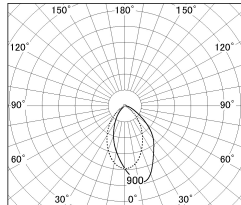

Item no. DD154-08MW9030

Series Name: Φ 80 Wallwasher (DD154)

Installation	Recessed mount
Type	Φ 80 Wallwasher (DD154)
Fixture wattage	7.5W
Beam angle	41x66deg
Color Temp.	3000K
CRI	Ra>90
Luminous	573 lm
Body	Die-castaluminumalloy
Body finish	N/A
Trim finish	White
Reflector finish	Mirror
IP Rate	IP20
Light source	COB module
Input Voltage	AC220~240V
Dimming Type	Non-Dimmable
Certificate	CE,CCC
Cut Hole	80mm

■ Lighting Distribution Curve (cd./1000 lm)

■ Direct Horizontal Illuminance DD154-08MW9030