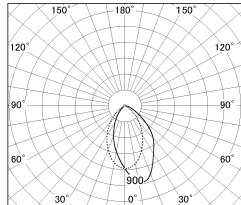

Item no. DD154-08MB9030

Series Name: Φ 80 Wallwasher (DD154)

Installation	Recessed mount
Type	Φ 80 Wallwasher (DD154)
Fixture wattage	7.5W
Beam angle	41x66deg
Color Temp.	3000K
CRI	Ra>90
Luminous	573 lm
Body	Die-castaluminumalloy
Body finish	N/A
Trim finish	Black
Reflector finish	Mirror
IP Rate	IP20
Light source	COB module
Input Voltage	AC220~240V
Dimming Type	Non-Dimmable
Certificate	CE,CCC
Cut Hole	80mm

■ Lighting Distribution Curve (cd./1000 lm)

■ Direct Horizontal Illuminance DD154-08MB9030