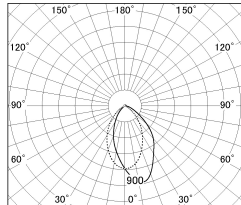

Item no. DD154-15MW9035

Series Name:  $\Phi$ 80 Wallwasher (DD154)

Installation	Recessed mount
Type	$\Phi$ 80 Wallwasher (DD154)
Fixture wattage	14W
Beam angle	41x66deg
Color Temp.	3500K
CRI	Ra>90
Luminous	1091 lm
Body	Die-castaluminumalloy
Body finish	N/A
Trim finish	White
Reflector finish	Mirror
IP Rate	IP20
Light source	COB module
Input Voltage	AC220~240V
Dimming Type	Non-Dimmable
Certificate	CE,CCC
Cut Hole	80mm

■ Lighting Distribution Curve (cd./1000 lm)

■ Direct Horizontal Illuminance DD154-15MW9035