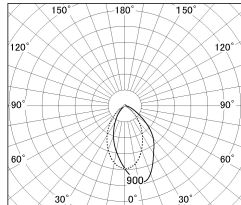

Item no. DD154-15MW9035

Series Name: Φ 80 Wallwasher (DD154)

Installation	Recessed mount
Type	Φ 80 Wallwasher (DD154)
Fixture wattage	14W
Beam angle	41x66deg
Color Temp.	3500K
CRI	Ra>90
Luminous	1091 lm
Body	Die-castaluminumalloy
Body finish	N/A
Trim finish	White
Reflector finish	Mirror
IP Rate	IP20
Light source	COB module
Input Voltage	AC220~240V
Dimming Type	Non-Dimmable
Certificate	CE,CCC
Cut Hole	80mm

■ Lighting Distribution Curve (cd./1000 lm)

■ Direct Horizontal Illuminance DD154-15MW9035