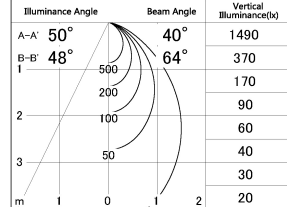

Item no. DD154-08MW9035

Series Name: Φ 80 Wallwasher (DD154)

■ Lighting Distribution Curve (cd./1000 lm)

Installation	Recessed mount
Type	Φ80 Wallwasher (DD154)
Fixture wattage	7.5W
Beam angle	41x66deg
Color Temp.	3500K
CRI	Ra>90
Luminous	567 lm
Body	Die-castaluminumalloy
Body finish	N/A
Trim finish	White
Reflector finish	Mirror
IP Rate	IP20
Light source	COB module
Input Voltage	AC220~240V
Dimming Type	Non-Dimmable
Certificate	CE,CCC
Cut Hole	80mm