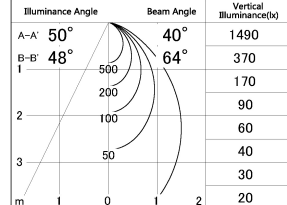

Item no. DD154-08MW9035

Series Name: Φ 80 Wallwasher (DD154)

■ Lighting Distribution Curve (cd./1000 lm)

■ Direct Horizontal Illuminance DD154-08MW9035

Installation	Recessed mount
Type	Φ 80 Wallwasher (DD154)
Fixture wattage	7.5W
Beam angle	41x66deg
Color Temp.	3500K
CRI	Ra>90
Luminous	567 lm
Body	Die-castaluminumalloy
Body finish	N/A
Trim finish	White
Reflector finish	Mirror
IP Rate	IP20
Light source	COB module
Input Voltage	AC220~240V
Dimming Type	Non-Dimmable
Certificate	CE,CCC
Cut Hole	80mm