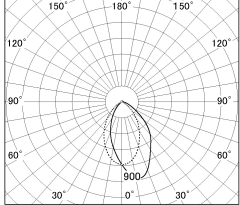

■ Lighting Distribution Curve (cd./1000 lm)