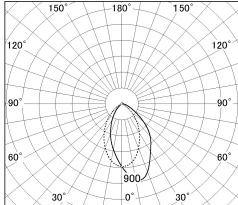

Item no. DD154-08MW9035

Series Name: Φ 80 Wallwasher (DD154)

■ Lighting Distribution Curve (cd./1000 lm)

■ Direct Horizontal Illuminance DD154-08MW9035

Installation	Recessed mount
Type	Φ 80 Wallwasher (DD154)
Fixture wattage	7.5W
Beam angle	41x66deg
Color Temp.	3500K
CRI	Ra>90
Luminous	567 lm
Body	Die-castaluminumalloy
Body finish	N/A
Trim finish	White
Reflector finish	Mirror
IP Rate	IP20
Light source	COB module
Input Voltage	AC220~240V
Dimming Type	Non-Dimmable
Certificate	CE,CCC
Cut Hole	80mm