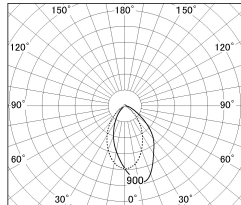

Installation	Recessed mount
Type	Φ80 Wallwasher (DD154)
Fixture wattage	14W
Beam angle	41x66deg
Color Temp.	3500K
CRI	Ra>90
Luminous	1091 lm
Body	Die-castaluminumalloy
Body finish	N/A
Trim finish	Black
Reflector finish	Mirror
IP Rate	IP20
Light source	COB module
Input Voltage	AC220~240V
Dimming Type	Non-Dimmable
Certificate	CE,CCC
Cut Hole	80mm

■ Lighting Distribution Curve (cd./1000 lm)