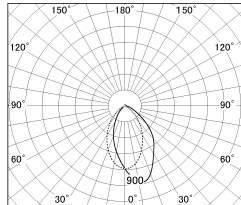

Item no. DD154-15MB9035

Series Name: Φ 80 Wallwasher (DD154)

Installation	Recessed mount
Type	Φ 80 Wallwasher (DD154)
Fixture wattage	14W
Beam angle	41x66deg
Color Temp.	3500K
CRI	Ra>90
Luminous	1091 lm
Body	Die-cast aluminum alloy
Body finish	N/A
Trim finish	Black
Reflector finish	Mirror
IP Rate	IP20
Light source	COB module
Input Voltage	AC220~240V
Dimming Type	Non-Dimmable
Certificate	CE,CCC
Cut Hole	80mm

■ Lighting Distribution Curve (cd./1000 lm)

■ Direct Horizontal Illuminance DD154-15MB9035