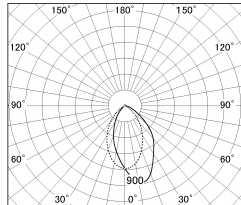

Installation	Recessed mount
Type	Φ80 Wallwasher (DD154)
Fixture wattage	7.5W
Beam angle	41x66deg
Color Temp.	3500K
CRI	Ra>90
Luminous	567 lm
Body	Die-cast aluminum alloy
Body finish	N/A
Trim finish	Black
Reflector finish	Mirror
IP Rate	IP20
Light source	COB module
Input Voltage	AC220~240V
Dimming Type	Non-Dimmable
Certificate	CE,CCC
Cut Hole	80mm

■ Lighting Distribution Curve (cd./1000 lm)