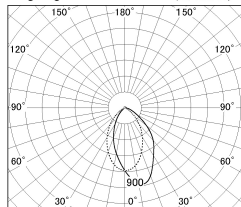

Item no. DD154-08MB9035

Series Name:  $\Phi$ 80 Wallwasher (DD154)

Installation	Recessed mount
Type	$\Phi$ 80 Wallwasher (DD154)
Fixture wattage	7.5W
Beam angle	41x66deg
Color Temp.	3500K
CRI	Ra>90
Luminous	567 lm
Body	Die-cast aluminum alloy
Body finish	N/A
Trim finish	Black
Reflector finish	Mirror
IP Rate	IP20
Light source	COB module
Input Voltage	AC220~240V
Dimming Type	Non-Dimmable
Certificate	CE,CCC
Cut Hole	80mm

■ Lighting Distribution Curve (cd./1000 lm)

■ Direct Horizontal Illuminance DD154-08MB9035