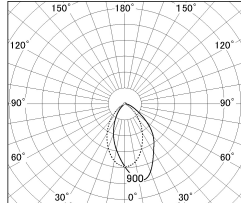

Installation	Recessed mount
Type	Φ80 Wallwasher (DD154)
Fixture wattage	14W
Beam angle	41x66deg
Color Temp.	4000K
CRI	Ra>90
Luminous	1106 lm
Body	Die-castaluminumalloy
Body finish	N/A
Trim finish	White
Reflector finish	Mirror
IP Rate	IP20
Light source	COB module
Input Voltage	AC220~240V
Dimming Type	Non-Dimmable
Certificate	CE,CCC
Cut Hole	80mm

■ Lighting Distribution Curve (cd./1000 lm)