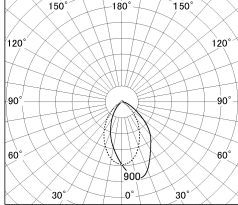

■ Lighting Distribution Curve (cd./1000 lm)