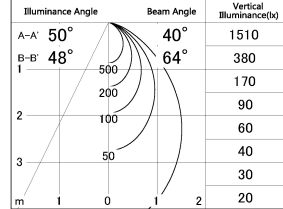

Item no. DD154-08MW9040

Series Name: Φ 80 Wallwasher (DD154)

■ Lighting Distribution Curve (cd./1000 lm)

Installation	Recessed mount
Type	Φ80 Wallwasher (DD154)
Fixture wattage	7.5W
Beam angle	41x66deg
Color Temp.	4000K
CRI	Ra>90
Luminous	575 lm
Body	Die-castaluminumalloy
Body finish	N/A
Trim finish	White
Reflector finish	Mirror
IP Rate	IP20
Light source	COB module
Input Voltage	AC220~240V
Dimming Type	Non-Dimmable
Certificate	CE,CCC
Cut Hole	80mm