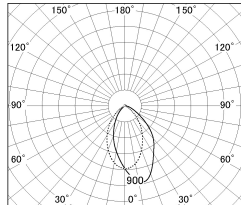

Installation	Recessed mount
Type	Φ80 Wallwasher (DD154)
Fixture wattage	14W
Beam angle	41x66deg
Color Temp.	4000K
CRI	Ra>90
Luminous	1106 lm
Body	Die-castaluminumalloy
Body finish	N/A
Trim finish	Black
Reflector finish	Mirror
IP Rate	IP20
Light source	COB module
Input Voltage	AC220~240V
Dimming Type	Non-Dimmable
Certificate	CE,CCC
Cut Hole	80mm

■ Lighting Distribution Curve (cd./1000 lm)