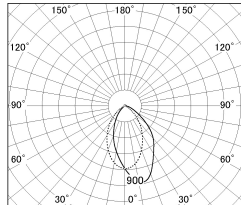

Item no. DD154-08MB9040

Series Name: Φ 80 Wallwasher (DD154)

Installation	Recessed mount
Type	Φ 80 Wallwasher (DD154)
Fixture wattage	7.5W
Beam angle	41x66deg
Color Temp.	4000K
CRI	Ra>90
Luminous	575 lm
Body	Die-cast aluminum alloy
Body finish	N/A
Trim finish	Black
Reflector finish	Mirror
IP Rate	IP20
Light source	COB module
Input Voltage	AC220~240V
Dimming Type	Non-Dimmable
Certificate	CE,CCC
Cut Hole	80mm

■ Lighting Distribution Curve (cd./1000 lm)

■ Direct Horizontal Illuminance DD154-08MB9040