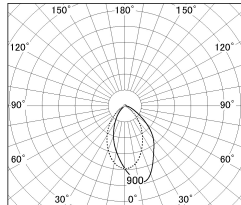

Installation	Recessed mount
Type	Φ80 Wallwasher (DD154)
Fixture wattage	14W
Beam angle	41x66deg
Color Temp.	2700K
CRI	Ra>90
Luminous	1080 lm
Body	Die-castaluminumalloy
Body finish	N/A
Trim finish	White
Reflector finish	Mirror
IP Rate	IP20
Light source	COB module
Input Voltage	AC220~240V
Dimming Type	Dimmable
Certificate	CE,CCC
Cut Hole	80mm

■ Lighting Distribution Curve (cd./1000 lm)