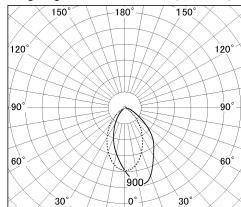

Installation	Recessed mount
Type	Φ80 Wallwasher (DD154)
Fixture wattage	7.5W
Beam angle	41x66deg
Color Temp.	2700K
CRI	Ra>90
Luminous	561 lm
Body	Die-cast aluminum alloy
Body finish	N/A
Trim finish	White
Reflector finish	Mirror
IP Rate	IP20
Light source	COB module
Input Voltage	AC220~240V
Dimming Type	Dimmable
Certificate	CE,CCC
Cut Hole	80mm

■ Lighting Distribution Curve (cd./1000 lm)