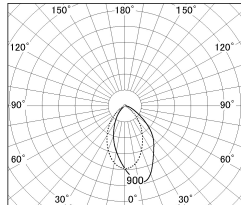

Installation	Recessed mount
Type	Φ80 Wallwasher (DD154)
Fixture wattage	7.5W
Beam angle	41x66deg
Color Temp.	2700K
CRI	Ra>90
Luminous	561 lm
Body	Die-castaluminumalloy
Body finish	N/A
Trim finish	White
Reflector finish	Mirror
IP Rate	IP20
Light source	COB module
Input Voltage	AC220~240V
Dimming Type	Dimmable
Certificate	CE,CCC
Cut Hole	80mm

■ Lighting Distribution Curve (cd./1000 lm)