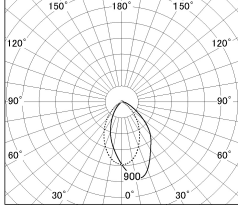

■ Lighting Distribution Curve (cd./1000 lm)

Installation	Recessed mount
Type	Φ80 Wallwasher (DD154)
Fixture wattage	14W
Beam angle	41x66deg
Color Temp.	2700K
CRI	Ra>90
Luminous	1080 lm
Body	Die-castaluminumalloy
Body finish	N/A
Trim finish	Black
Reflector finish	Mirror
IP Rate	IP20
Light source	COB module
Input Voltage	AC220~240V
Dimming Type	Dimmable
Certificate	CE,CCC
Cut Hole	80mm