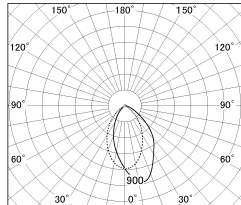

Installation	Recessed mount
Type	Φ80 Wallwasher (DD154)
Fixture wattage	14W
Beam angle	41x66deg
Color Temp.	2700K
CRI	Ra>90
Luminous	1080 lm
Body	Die-castaluminumalloy
Body finish	N/A
Trim finish	Black
Reflector finish	Mirror
IP Rate	IP20
Light source	COB module
Input Voltage	AC220~240V
Dimming Type	Dimmable
Certificate	CE,CCC
Cut Hole	80mm

■ Lighting Distribution Curve (cd./1000 lm)