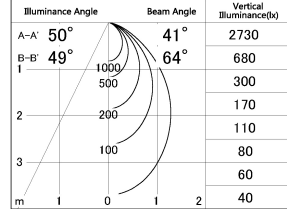

Installation	Recessed mount
Type	Φ80 Wallwasher (DD154)
Fixture wattage	14W
Beam angle	41x66deg
Color Temp.	2700K
CRI	Ra>90
Luminous	1080 lm
Body	Die-castaluminumalloy
Body finish	N/A
Trim finish	Black
Reflector finish	Mirror
IP Rate	IP20
Light source	COB module
Input Voltage	AC220~240V
Dimming Type	Dimmable
Certificate	CE,CCC
Cut Hole	80mm