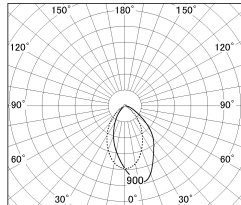

Installation	Recessed mount
Type	Φ80 Wallwasher (DD154)
Fixture wattage	7.5W
Beam angle	41x66deg
Color Temp.	2700K
CRI	Ra>90
Luminous	561 lm
Body	Die-cast aluminum alloy
Body finish	N/A
Trim finish	Black
Reflector finish	Mirror
IP Rate	IP20
Light source	COB module
Input Voltage	AC220~240V
Dimming Type	Dimmable
Certificate	CE,CCC
Cut Hole	80mm

■ Lighting Distribution Curve (cd./1000 lm)