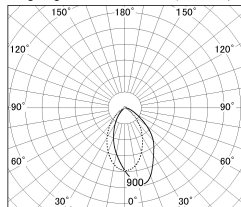

Installation	Recessed mount
Type	Φ80 Wallwasher (DD154)
Fixture wattage	7.5W
Beam angle	41x66deg
Color Temp.	2700K
CRI	Ra>90
Luminous	561 lm
Body	Die-castaluminumalloy
Body finish	N/A
Trim finish	Black
Reflector finish	Mirror
IP Rate	IP20
Light source	COB module
Input Voltage	AC220~240V
Dimming Type	Dimmable
Certificate	CE,CCC
Cut Hole	80mm

■ Lighting Distribution Curve (cd./1000 lm)