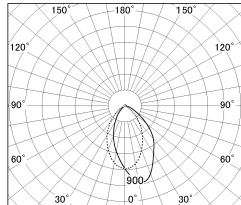

Installation	Recessed mount
Type	Φ80 Wallwasher (DD154)
Fixture wattage	14W
Beam angle	41x66deg
Color Temp.	3000K
CRI	Ra>90
Luminous	1102 lm
Body	Die-castaluminumalloy
Body finish	N/A
Trim finish	White
Reflector finish	Mirror
IP Rate	IP20
Light source	COB module
Input Voltage	AC220~240V
Dimming Type	Dimmable
Certificate	CE,CCC
Cut Hole	80mm

■ Lighting Distribution Curve (cd./1000 lm)