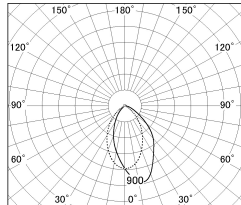

Installation	Recessed mount
Type	Φ80 Wallwasher (DD154)
Fixture wattage	7.5W
Beam angle	41x66deg
Color Temp.	3000K
CRI	Ra>90
Luminous	573 lm
Body	Die-cast aluminum alloy
Body finish	N/A
Trim finish	White
Reflector finish	Mirror
IP Rate	IP20
Light source	COB module
Input Voltage	AC220~240V
Dimming Type	Dimmable
Certificate	CE,CCC
Cut Hole	80mm

■ Lighting Distribution Curve (cd./1000 lm)