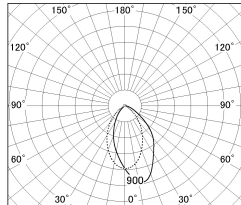

Item no. DD154-08MW9030-DM

Series Name: Φ 80 Wallwasher (DD154)

■ Lighting Distribution Curve (cd./1000 lm)

■ Direct Horizontal Illuminance DD154-08MW9030-DM

Installation	Recessed mount
Type	Φ 80 Wallwasher (DD154)
Fixture wattage	7.5W
Beam angle	41x66deg
Color Temp.	3000K
CRI	Ra>90
Luminous	573 lm
Body	Die-castaluminumalloy
Body finish	N/A
Trim finish	White
Reflector finish	Mirror
IP Rate	IP20
Light source	COB module
Input Voltage	AC220~240V
Dimming Type	Dimmable
Certificate	CE,CCC
Cut Hole	80mm