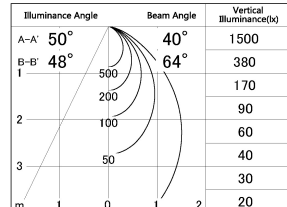

Item no. DD154-08MW9030-DM

Series Name: Φ 80 Wallwasher (DD154)

■ Lighting Distribution Curve (cd./1000 lm)

■ Direct Horizontal Illuminance DD154-08MW9030-DM

Installation	Recessed mount
Type	Φ 80 Wallwasher (DD154)
Fixture wattage	7.5W
Beam angle	41x66deg
Color Temp.	3000K
CRI	Ra>90
Luminous	573 lm
Body	Die-castaluminumalloy
Body finish	N/A
Trim finish	White
Reflector finish	Mirror
IP Rate	IP20
Light source	COB module
Input Voltage	AC220~240V
Dimming Type	Dimmable
Certificate	CE,CCC
Cut Hole	80mm