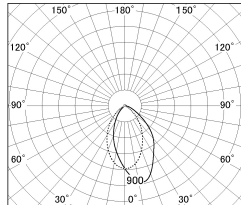

Installation	Recessed mount
Type	Φ80 Wallwasher (DD154)
Fixture wattage	14W
Beam angle	41x66deg
Color Temp.	3000K
CRI	Ra>90
Luminous	1102 lm
Body	Die-castaluminumalloy
Body finish	N/A
Trim finish	Black
Reflector finish	Mirror
IP Rate	IP20
Light source	COB module
Input Voltage	AC220~240V
Dimming Type	Dimmable
Certificate	CE,CCC
Cut Hole	80mm

■ Lighting Distribution Curve (cd./1000 lm)