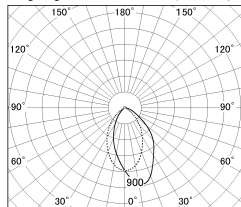

Installation	Recessed mount
Type	Φ80 Wallwasher (DD154)
Fixture wattage	7.5W
Beam angle	41x66deg
Color Temp.	3000K
CRI	Ra>90
Luminous	573 lm
Body	Die-castaluminumalloy
Body finish	N/A
Trim finish	Black
Reflector finish	Mirror
IP Rate	IP20
Light source	COB module
Input Voltage	AC220~240V
Dimming Type	Dimmable
Certificate	CE,CCC
Cut Hole	80mm

■ Lighting Distribution Curve (cd./1000 lm)