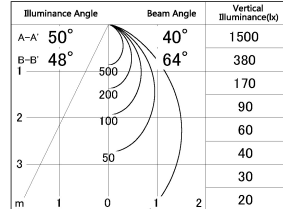

Item no. DD154-08MB9030-DM

Series Name: Φ 80 Wallwasher (DD154)

■ Lighting Distribution Curve (cd./1000 lm)

■ Direct Horizontal Illuminance DD154-08MB9030-DM

Installation	Recessed mount
Type	Φ 80 Wallwasher (DD154)
Fixture wattage	7.5W
Beam angle	41x66deg
Color Temp.	3000K
CRI	Ra>90
Luminous	573 lm
Body	Die-cast aluminum alloy
Body finish	N/A
Trim finish	Black
Reflector finish	Mirror
IP Rate	IP20
Light source	COB module
Input Voltage	AC220~240V
Dimming Type	Dimmable
Certificate	CE,CCC
Cut Hole	80mm