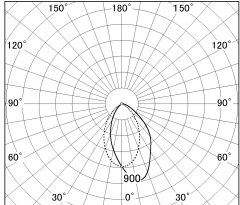

Item no. DD154-08MB9030-DM

Series Name: Φ 80 Wallwasher (DD154)

■ Lighting Distribution Curve (cd./1000 lm)

■ Direct Horizontal Illuminance DD154-08MB9030-DM

Installation	Recessed mount
Type	Φ 80 Wallwasher (DD154)
Fixture wattage	7.5W
Beam angle	41x66deg
Color Temp.	3000K
CRI	Ra>90
Luminous	573 lm
Body	Die-cast aluminum alloy
Body finish	N/A
Trim finish	Black
Reflector finish	Mirror
IP Rate	IP20
Light source	COB module
Input Voltage	AC220~240V
Dimming Type	Dimmable
Certificate	CE,CCC
Cut Hole	80mm