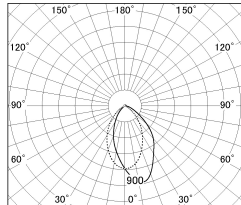

Installation	Recessed mount
Type	Φ80 Wallwasher (DD154)
Fixture wattage	14W
Beam angle	41x66deg
Color Temp.	3500K
CRI	Ra>90
Luminous	1091 lm
Body	Die-cast aluminum alloy
Body finish	N/A
Trim finish	White
Reflector finish	Mirror
IP Rate	IP20
Light source	COB module
Input Voltage	AC220~240V
Dimming Type	Dimmable
Certificate	CE,CCC
Cut Hole	80mm

■ Lighting Distribution Curve (cd./1000 lm)