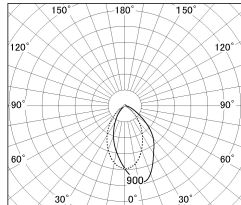

Installation	Recessed mount
Type	Φ80 Wallwasher (DD154)
Fixture wattage	14W
Beam angle	41x66deg
Color Temp.	3500K
CRI	Ra>90
Luminous	1091 lm
Body	Die-castaluminumalloy
Body finish	N/A
Trim finish	White
Reflector finish	Mirror
IP Rate	IP20
Light source	COB module
Input Voltage	AC220~240V
Dimming Type	Dimmable
Certificate	CE,CCC
Cut Hole	80mm

■ Lighting Distribution Curve (cd./1000 lm)