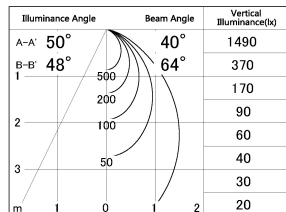

Installation	Recessed mount
Type	Φ80 Wallwasher (DD154)
Fixture wattage	7.5W
Beam angle	41x66deg
Color Temp.	3500K
CRI	Ra>90
Luminous	567 lm
Body	Die-castaluminumalloy
Body finish	N/A
Trim finish	White
Reflector finish	Mirror
IP Rate	IP20
Light source	COB module
Input Voltage	AC220~240V
Dimming Type	Dimmable
Certificate	CE,CCC
Cut Hole	80mm