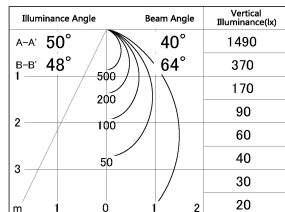

Installation	Recessed mount
Type	Φ80 Wallwasher (DD154)
Fixture wattage	7.5W
Beam angle	41x66deg
Color Temp.	3500K
CRI	Ra>90
Luminous	567 lm
Body	Die-castaluminumalloy
Body finish	N/A
Trim finish	White
Reflector finish	Mirror
IP Rate	IP20
Light source	COB module
Input Voltage	AC220~240V
Dimming Type	Dimmable
Certificate	CE,CCC
Cut Hole	80mm