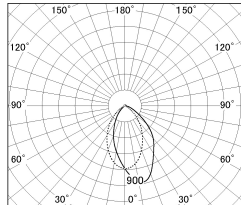

■ Lighting Distribution Curve (cd./1000 lm)

Installation	Recessed mount
Type	Φ80 Wallwasher (DD154)
Fixture wattage	7.5W
Beam angle	41x66deg
Color Temp.	3500K
CRI	Ra>90
Luminous	567 lm
Body	Die-castaluminumalloy
Body finish	N/A
Trim finish	White
Reflector finish	Mirror
IP Rate	IP20
Light source	COB module
Input Voltage	AC220~240V
Dimming Type	Dimmable
Certificate	CE,CCC
Cut Hole	80mm