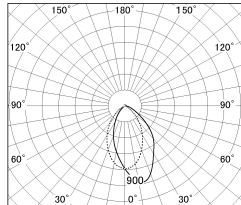

Item no. DD154-15MB9035-DM

Series Name: Φ 80 Wallwasher (DD154)

Installation	Recessed mount
Type	Φ 80 Wallwasher (DD154)
Fixture wattage	14W
Beam angle	41x66deg
Color Temp.	3500K
CRI	Ra>90
Luminous	1091 lm
Body	Die-castaluminumalloy
Body finish	N/A
Trim finish	Black
Reflector finish	Mirror
IP Rate	IP20
Light source	COB module
Input Voltage	AC220~240V
Dimming Type	Dimmable
Certificate	CE,CCC
Cut Hole	80mm

■ Lighting Distribution Curve (cd./1000 lm)

■ Direct Horizontal Illuminance DD154-15MB9035-DM