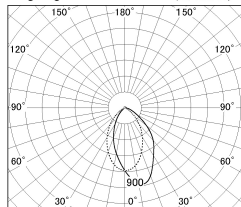

Installation	Recessed mount
Type	Φ80 Wallwasher (DD154)
Fixture wattage	7.5W
Beam angle	41x66deg
Color Temp.	3500K
CRI	Ra>90
Luminous	567 lm
Body	Die-cast aluminum alloy
Body finish	N/A
Trim finish	Black
Reflector finish	Mirror
IP Rate	IP20
Light source	COB module
Input Voltage	AC220~240V
Dimming Type	Dimmable
Certificate	CE,CCC
Cut Hole	80mm

■ Lighting Distribution Curve (cd./1000 lm)