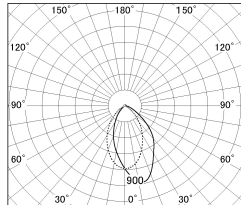

Item no. DD154-15MW9040-DM

Series Name: Φ 80 Wallwasher (DD154)

Installation	Recessed mount
Type	Φ 80 Wallwasher (DD154)
Fixture wattage	14W
Beam angle	41x66deg
Color Temp.	4000K
CRI	Ra>90
Luminous	1106 lm
Body	Die-castaluminumalloy
Body finish	N/A
Trim finish	White
Reflector finish	Mirror
IP Rate	IP20
Light source	COB module
Input Voltage	AC220~240V
Dimming Type	Dimmable
Certificate	CE,CCC
Cut Hole	80mm

■ Lighting Distribution Curve (cd./1000 lm)

■ Direct Horizontal Illuminance DD154-15MW9040-DM