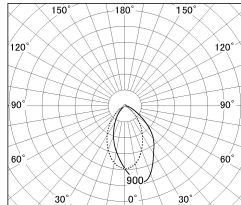

Installation	Recessed mount
Type	Φ80 Wallwasher (DD154)
Fixture wattage	14W
Beam angle	41x66deg
Color Temp.	4000K
CRI	Ra>90
Luminous	1106 lm
Body	Die-castaluminumalloy
Body finish	N/A
Trim finish	White
Reflector finish	Mirror
IP Rate	IP20
Light source	COB module
Input Voltage	AC220~240V
Dimming Type	Dimmable
Certificate	CE,CCC
Cut Hole	80mm

■ Lighting Distribution Curve (cd./1000 lm)