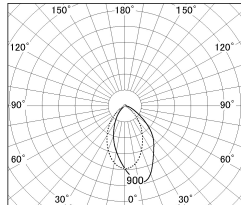

■ Lighting Distribution Curve (cd./1000 lm)

Installation	Recessed mount
Type	Φ80 Wallwasher (DD154)
Fixture wattage	7.5W
Beam angle	41x66deg
Color Temp.	4000K
CRI	Ra>90
Luminous	575 lm
Body	Die-castaluminumalloy
Body finish	N/A
Trim finish	White
Reflector finish	Mirror
IP Rate	IP20
Light source	COB module
Input Voltage	AC220~240V
Dimming Type	Dimmable
Certificate	CE,CCC
Cut Hole	80mm