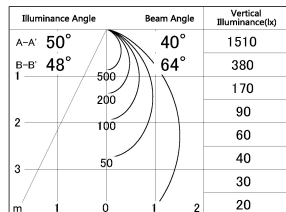

Installation	Recessed mount
Type	Φ80 Wallwasher (DD154)
Fixture wattage	7.5W
Beam angle	41x66deg
Color Temp.	4000K
CRI	Ra>90
Luminous	575 lm
Body	Die-castaluminumalloy
Body finish	N/A
Trim finish	White
Reflector finish	Mirror
IP Rate	IP20
Light source	COB module
Input Voltage	AC220~240V
Dimming Type	Dimmable
Certificate	CE,CCC
Cut Hole	80mm