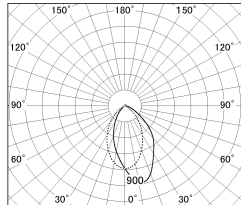

Installation	Recessed mount
Type	Φ80 Wallwasher (DD154)
Fixture wattage	7.5W
Beam angle	41x66deg
Color Temp.	4000K
CRI	Ra>90
Luminous	575 lm
Body	Die-castaluminumalloy
Body finish	N/A
Trim finish	White
Reflector finish	Mirror
IP Rate	IP20
Light source	COB module
Input Voltage	AC220~240V
Dimming Type	Dimmable
Certificate	CE,CCC
Cut Hole	80mm

■ Lighting Distribution Curve (cd./1000 lm)