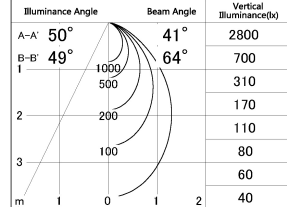

Item no. DD154-15MB9040-DM

Series Name: Φ 80 Wallwasher (DD154)

■ Lighting Distribution Curve (cd./1000 lm)

Installation	Recessed mount
Type	Φ80 Wallwasher (DD154)
Fixture wattage	14W
Beam angle	41x66deg
Color Temp.	4000K
CRI	Ra>90
Luminous	1106 lm
Body	Die-castaluminumalloy
Body finish	N/A
Trim finish	Black
Reflector finish	Mirror
IP Rate	IP20
Light source	COB module
Input Voltage	AC220~240V
Dimming Type	Dimmable
Certificate	CE,CCC
Cut Hole	80mm