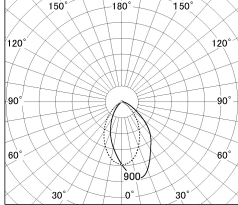

■ Lighting Distribution Curve (cd./1000 lm)