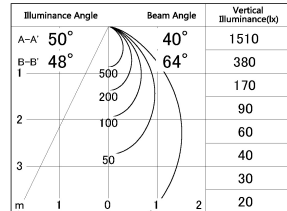

Item no. DD154-08MB9040-DM

Series Name: Φ 80 Wallwasher (DD154)

■ Lighting Distribution Curve (cd./1000 lm)

Installation	Recessed mount
Type	Φ80 Wallwasher (DD154)
Fixture wattage	7.5W
Beam angle	41x66deg
Color Temp.	4000K
CRI	Ra>90
Luminous	575 lm
Body	Die-cast aluminum alloy
Body finish	N/A
Trim finish	Black
Reflector finish	Mirror
IP Rate	IP20
Light source	COB module
Input Voltage	AC220~240V
Dimming Type	Dimmable
Certificate	CE,CCC
Cut Hole	80mm