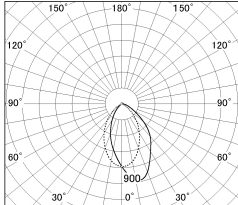

■ Lighting Distribution Curve (cd./1000 lm)