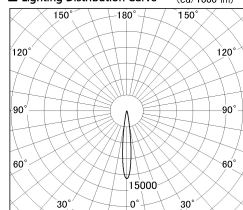

Installation	Recessed mount		
Type	Cledy	Micro	Pull-out (DD187)
Fixture wattage	6W		
Beam angle	13deg		
Color Temp.	2700K		
CRI	Ra>90		
Luminous	381 lm		
Body	Die-castaluminumalloy		
Body finish	White		
Trim finish	N/A		
Reflector finish	N/A		
IP Rate	IP20		
Light source	COB module		
Input Voltage	AC220~240V		
Dimming Type	Non-Dimmable		
Certificate	CE,CCC		
Cut Hole	60mm		

■ Lighting Distribution Curve (cd/1000 lm)