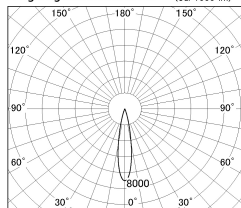

Installation	Recessed mount		
Type	Cledy	Micro	Pull-out (DD187)
Fixture wattage	6W		
Beam angle	20deg		
Color Temp.	2700K		
CRI	Ra>90		
Luminous	440 lm		
Body	Die-castaluminumalloy		
Body finish	White		
Trim finish	N/A		
Reflector finish	N/A		
IP Rate	IP20		
Light source	COB module		
Input Voltage	AC220~240V		
Dimming Type	Non-Dimmable		
Certificate	CE,CCC		
Cut Hole	60mm		

■ Lighting Distribution Curve (cd/1000 lm)