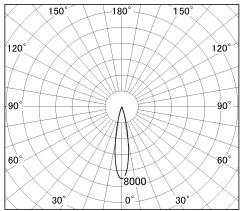

Item no. DD187-0625W9030

Series Name: Cledy Micro Pull-out (DD187)

Installation	Recessed mount		
Type	Cledy	Micro	Pull-out
	(DD187)		
Fixture wattage	6W		
Beam angle	20deg		
Color Temp.	3000K		
CRI	Ra>90		
Luminous	458 lm		
Body	Die-castaluminumalloy		
Body finish	White		
Trim finish	N/A		
Reflector finish	N/A		
IP Rate	IP20		
Light source	COB module		
Input Voltage	AC220~240V		
Dimming Type	Non-Dimmable		
Certificate	CE,CCC		
Cut Hole	60mm		

■ Lighting Distribution Curve (cd/1000 lm)

■ Direct Horizontal Illuminance DD187-0625W9030